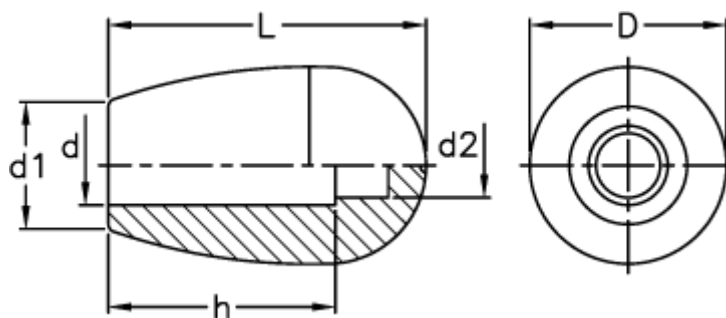

Data Sheet

Article number: 2304121026

Description: E+G Handle
I.622/40 N-8, Red

Measures

$d = 8$
 $D = 26$
 $d_1 = 17$
 $d_2 = 6.0$
 $h = 25$
 $L = 42.0$